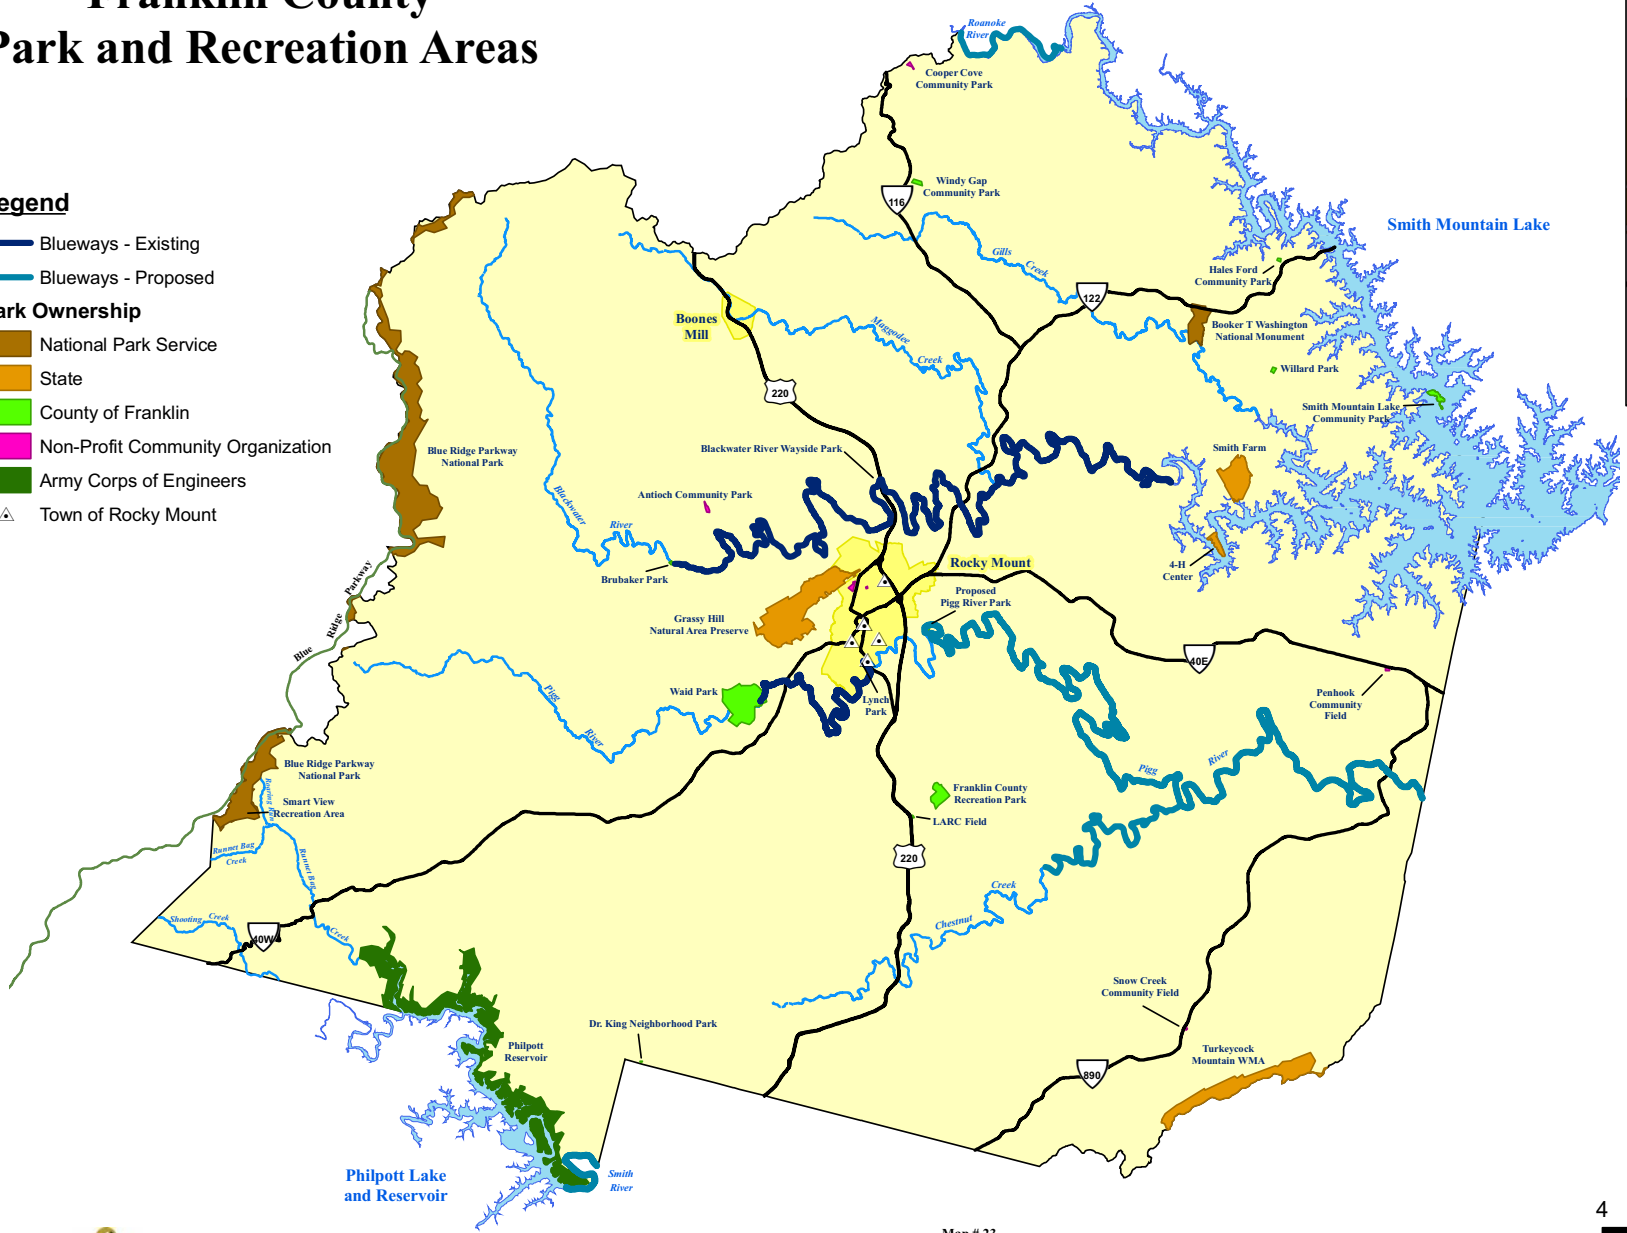

# Franklin County Park and Recreation Areas

## Legend

- Blueways - Existing
- Blueways - Proposed
- Park Ownership**
- National Park Service
- State
- County of Franklin
- Non-Profit Community Organization
- Army Corps of Engineers
- Town of Rocky Mount

Town of Rocky Mount